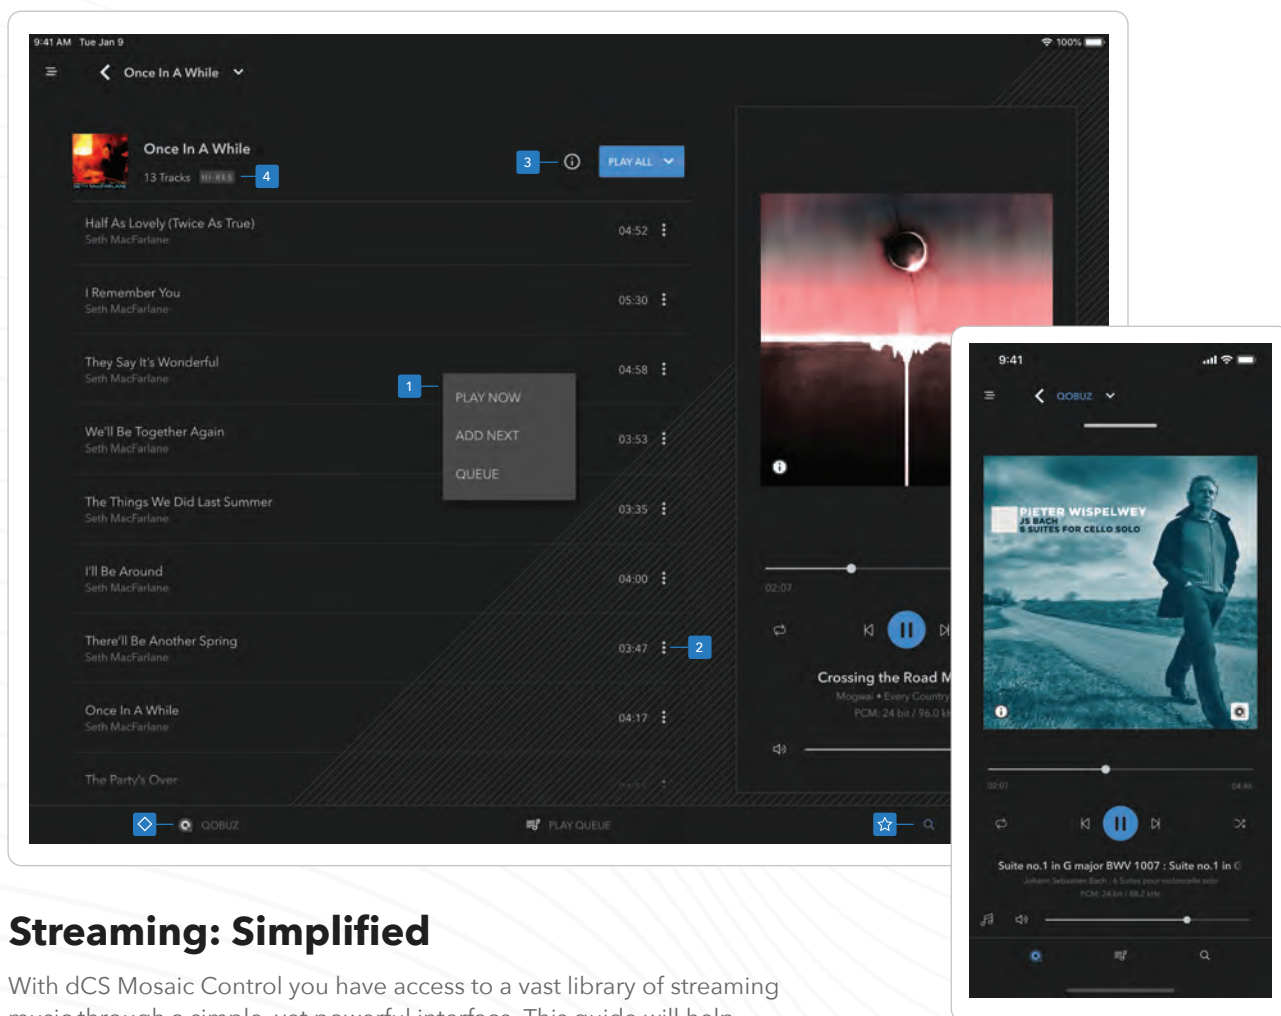

MOSAIC

CONTROL

Streaming: Simplified

With dCS Mosaic Control you have access to a vast library of streaming music through a simple, yet powerful interface. This guide will help familiarize you with the various functions of Mosaic Control and with it you will be an expert in a matter of minutes.

Media Browsing

◇ Looking for something to play?

Tap the  button on the navigation bar and find all of your music in one place.

1. Tap anywhere on a track to add it to the play queue

2. The  menu shows additional options

3. Tap the  button to show extended metadata

Tip: Tap and hold a track to highlight it, then tap additional tracks to add to the selection.

☆ Searching for something specific?

Use the  button on the navigation bar.

Play Queue

Looking for the tracks in the current play queue? Tap the button on the navigation bar any time.

1. Tap a track for playback actions
2. Use the handle and drag tracks to reorder queue
3. Tap the album artwork for a full-screen view
4. Tapping the volume slider when Mosaic Control is in landscape orientation brings up an enhanced volume control