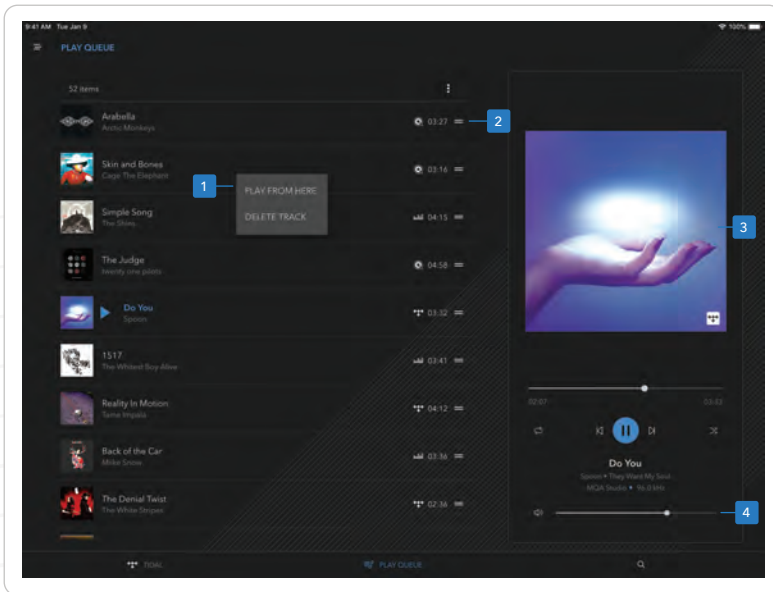

MOSAIC

CONTROL

Streaming: Simplified

With dCS Mosaic Control you have access to a vast library of streaming music through a simple, yet powerful interface. This guide will help familiarize you with the various functions of Mosaic Control and with it you will be an expert in a matter of minutes.

Media Browsing

◇ Looking for something to play?

Tap the  button on the navigation bar and find all of your music in one place.

1. Tap anywhere on a track to add it to the play queue

2. The  menu shows additional options

3. Tap the  button to show extended metadata

Tip: Tap and hold a track to highlight it, then tap additional tracks to add to the selection.

☆ Searching for something specific?

Use the  button on the navigation bar.

Play Queue

Looking for the tracks in the current play queue? Tap the button on the navigation bar any time.

1. Tap a track for playback actions
2. Use the handle and drag tracks to reorder queue
3. Tap the album artwork for a full-screen view
4. Tapping the volume slider when Mosaic Control is in landscape orientation brings up an enhanced volume control